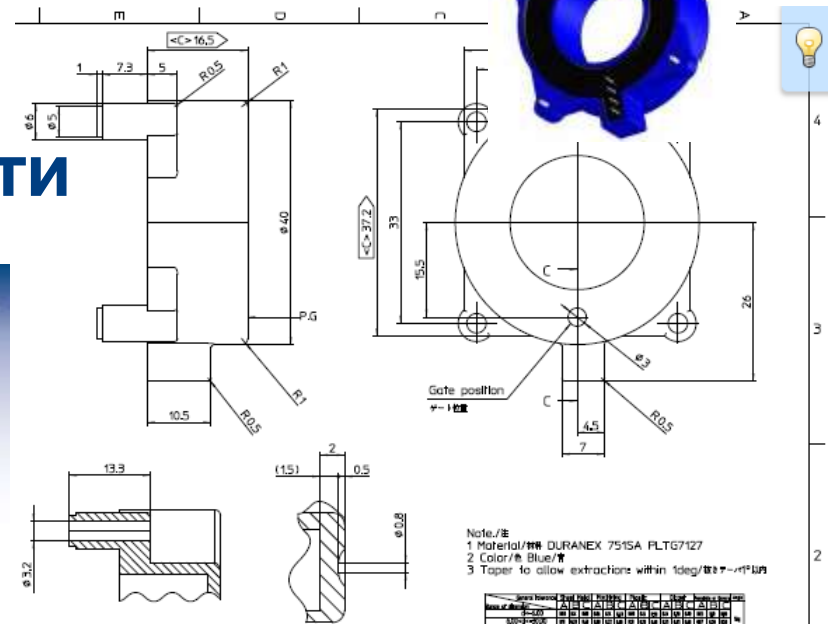

Продуктов дизайн

3D CAD Model

- Механични части
- Електронни компоненти
- Софтуер