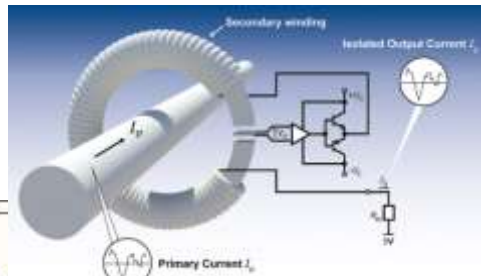

Продуктов дизайн

3D CAD Model

- Механични части
- Електронни компоненти
- Софтуер