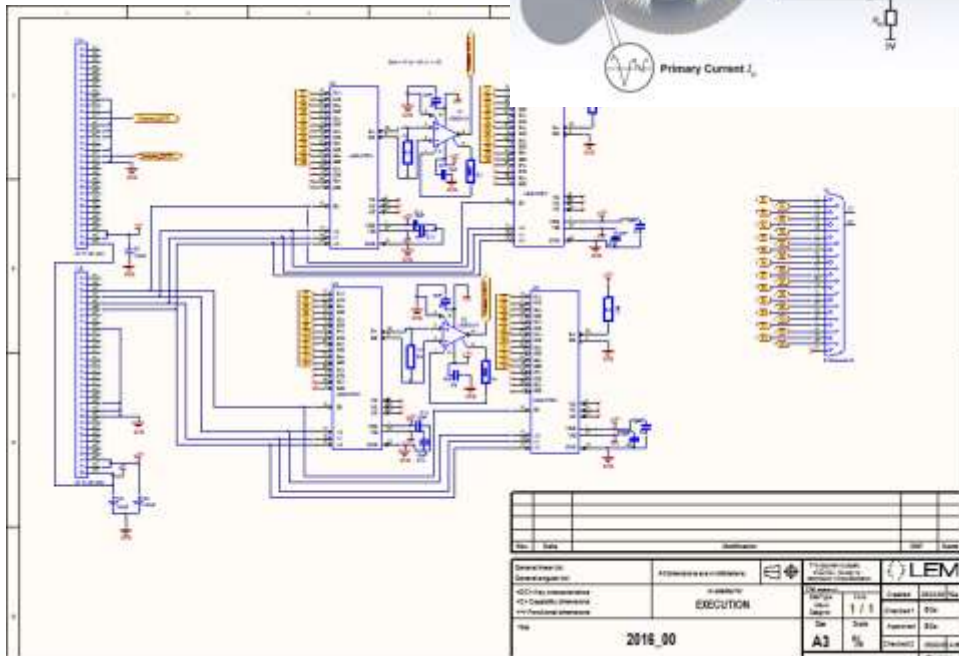

Продуктов дизайн

3D CAD Model

- Механични части
- Електронни компоненти
- Софтуер