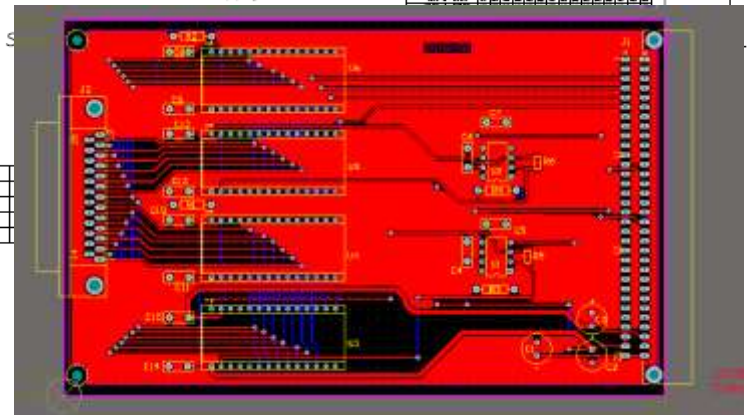

Продуктов дизайн

3D CAD Model

- Механични части
- Електронни компоненти
- Софтуер